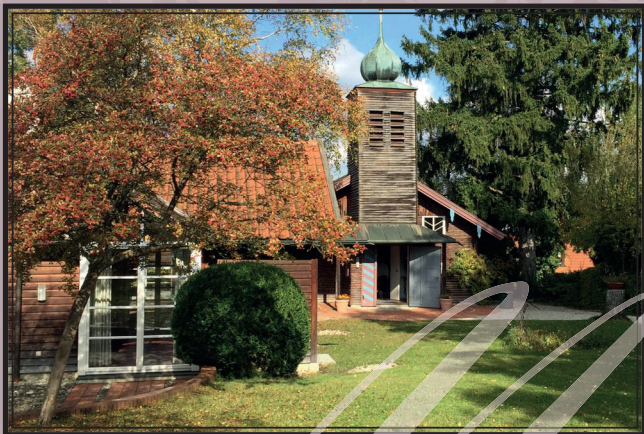

A portrait of Maggie Jane, a woman with long dark hair, smiling slightly. She is wearing a light-colored, draped top. The background of the entire poster is dark with intricate, light-colored floral and scrollwork patterns, and several starburst graphics.

MAGGIE JANE

LIVE

„HAVE YOURSELF
A MERRY
LITTLE CHRISTMAS“

SONNTAG

11.12.2016

**BEGINN 18 UHR
CHRISTUSKIRCHE UTTING
LAIBNER STRASSE 20**

ab 17 Uhr „Come together“
mit Glühwein am Winterfeuer!
Eintritt: 15.- €
Kartenvorverkauf:
k.lankes@raum-immobilien.de
www.maggie-jane.com